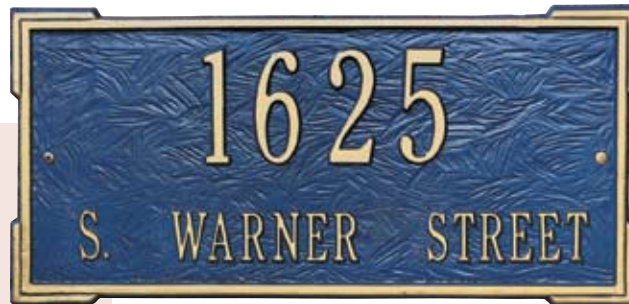

Roanoke

ESTATE—23.5" x 9"

1. **Wall**   **One Line Version**   1019 $179.00
   Line 1 holds up to five 4.5" numbers
   or seventeen 2" characters
2. **Two Line Version**   1020 $179.00
   Line 1 holds up to five 4.5" numbers
   Line 2 holds up to seventeen 2" characters

1. **Lawn**   **One Line Version**   1121 $199.00
   Line 1 holds up to five 4.5" numbers
   or seventeen 2" characters
2. **Two Line Version**   1122 $199.00
   Line 1 holds up to five 4.5" numbers
   Line 2 holds up to seventeen 2" characters

STANDARD—16.63" x 7.88"

1. **Wall**   **One Line Version**   1021 $89.00
   Line 1 holds up to five 3" characters
   or seventeen 1.25" characters
2. **Two Line Version**   1022 $89.00
   Line 1 holds up to five 3" characters
   Line 2 holds up to seventeen 1.25" characters

1. **Lawn**   **One Line Version**   1123 $109.00
   Line 1 holds up to five 3" characters
   or seventeen 1.25" characters
2. **Two Line Version**   1124 $109.00
   Line 1 holds up to five 3" characters
   Line 2 holds up to seventeen 1.25" characters

PETITE—9.125" x 3.125"

1. **Wall**   **One Line Version**   1025 $39.00
   Line 1 holds up to five 1.75" characters