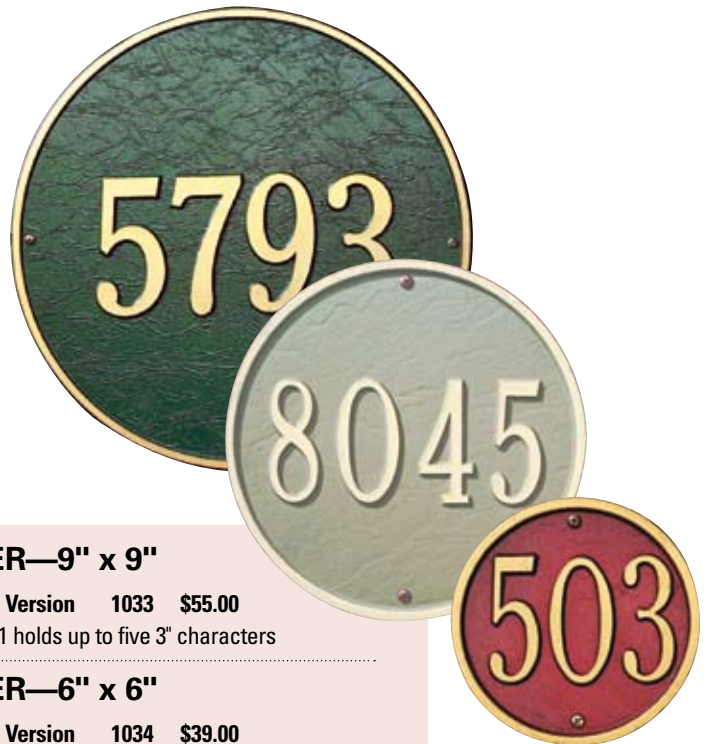

1. **Wall**   **One Line Version**   2116 $179.00
   Line 1 holds up to three 7" numbers, five 4.5" numbers, or twelve 2" characters
2. **Two Line Version**   2117 $179.00
   Line 1 holds up to five 4.5" numbers
   Line 2 holds up to twelve 2" characters
3. **Three Line Version**   2118 $179.00
   Line 1 holds up to five 4.5" numbers
   Line 2 holds up to twelve 2" characters
   Line 3 holds up to twelve 2" characters
4. **Lawn**   **One Line Version**   2119 $199.00
   Line 1 holds up to three 7" numbers, five 4.5" numbers, or twelve 2" characters
5. **Two Line Version**   2120 $199.00
   Line 1 holds up to five 4.5" numbers
   Line 2 holds up to twelve 2" characters
6. **Three Line Version**   2121 $199.00
   Holds same as Estate Wall Three Line Version

STANDARD—11" x 11"

1. **Wall**   **One Line Version**   2110 $89.00
   Line 1 holds up to three 4.5" numbers, five 3" characters, or twelve 1.25" characters
2. **Two Line Version**   2111 $89.00
   Line 1 holds up to five 3" characters
   Line 2 holds up to twelve 1.25" characters
3. **Three Line Version**   2112 $89.00
   Line 1 holds up to five 3" characters
   Line 2 holds up to twelve 1.25" characters
   Line 3 holds up to twelve 1.25" characters
4. **Lawn**   **One Line Version**   2113 $109.00
   Line 1 holds up to three 4.5" numbers, five 3" characters, or twelve 1.25" characters
5. **Two Line Version**   2114 $109.00
   Line 1 holds up to five 3" characters
   Line 2 holds up to twelve 1.25" characters
6. **Three Line Version**   2115 $109.00
   Holds same as Standard Wall Three Line Version

PETITE—6" X 6"

1. **Wall**   **One Line Version**   2109 $39.00
   Line 1 holds up to three 3" numbers

Round

15" DIAMETER—15" x 15"

1. **Wall**   **One Line Version**   2100 $109.00
   Line 1 holds up to three 7" numbers or five 4.5" characters
2. **Lawn**   **One Line Version**   2099 $129.00
   Line 1 holds up to three 7" numbers or five 4.5" characters

9" DIAMETER—9" x 9"

1. **Wall**   **One Line Version**   1033 $55.00
   Line 1 holds up to five 3" characters

6" DIAMETER—6" x 6"

1. **Wall**   **One Line Version**   1034 $39.00
   Line 1 holds up to three 3" characters