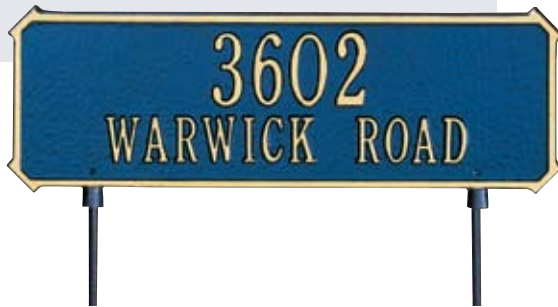

### STANDARD—15.75" x 5"

**Lawn One Line Version 1191 \$109.00**

Line 1 holds up to five 3" characters  
or seventeen 1.75" characters

**Two Line Version 1180 \$109.00**

Line 1 holds up to five 2" characters  
Line 2 holds up to seventeen 1.25" characters